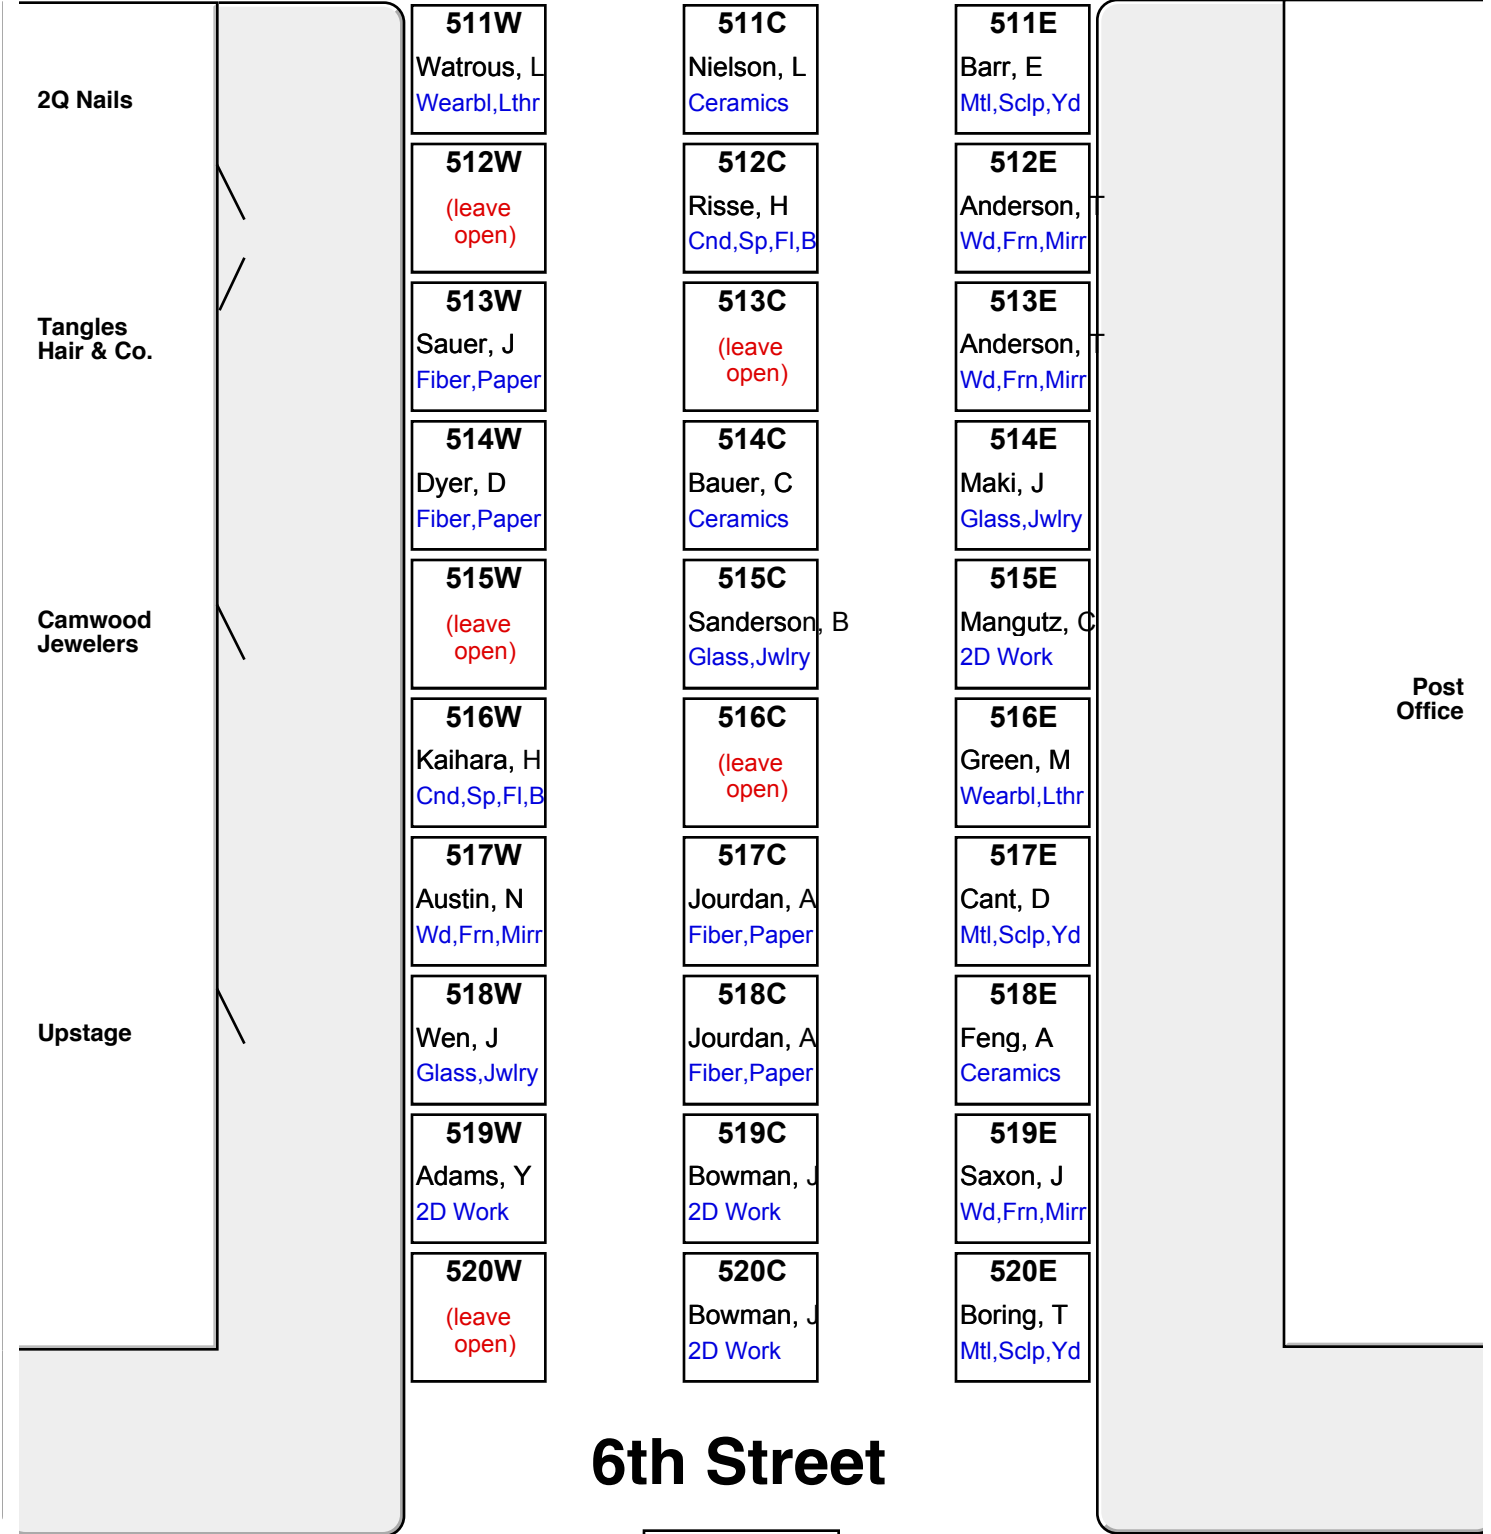

2011 Arts Festival
Booth Map
500 Block - South Half

510W
Szramek, J
Wd, Frn, Mirr

510C
Saucy, E
Glass, Jwlr

510E
Franchimont, K
Bskt, Grds

printed
Aug 4, 2011

Alley

511W
Watrous, L
Wearbl, Lthr

511C
Nielson, L
Ceramics

511E
Barr, E
Mtl, Sclp, Yd

512W
(leave open)

512C
Risse, H
Cnd, Sp, Fl, B

512E
Anderson,
Wd, Frn, Mirr

513W
Sauer, J
Fiber, Paper

513C
(leave open)

513E
Anderson,
Wd, Frn, Mirr

514W
Dyer, D
Fiber, Paper

Routing Instructions for Booth Setup (500 Block - between 5th and 6th Streets)

Set up Thursday after 6 pm

WEST side booths

Take the second exit into Anacortes, Commercial Avenue, and proceed north. Turn left at 10th Street, right on "O" Avenue, then right on 6th Street and left at Commercial to your booth. Exit by going north to 5th Street and turn left.

CENTER or EAST side booths

Take the first exit into Anacortes, "R" Avenue, and proceed north. Turn left at 6th Street then right at Commercial to your booth. Exit by going north to 5th Street and turn right.