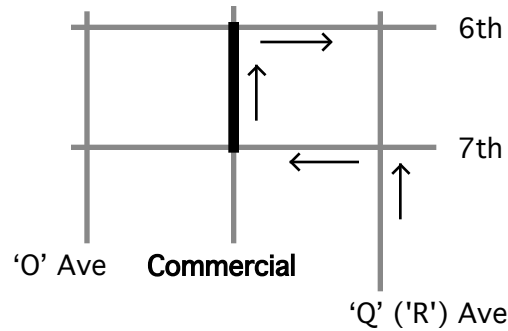

611C

Scrivens, M
Ceramics

611E

Cooper, J
Glass,Jwlry

Routing Instructions for Booth Setup (600 Block - between 6th and 7th Streets)

Set up Thursday after 6 pm

ALL booth artisans

Take the first exit into Anacortes, "R" Avenue, and proceed north. Turn left at 7th Street then right at Commercial to your booth. Exit by going north to 6th Street and turn RIGHT.