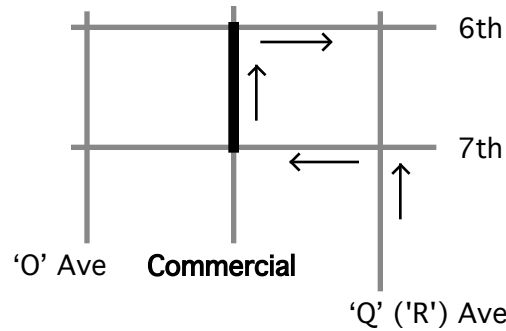

Routing Instructions for Booth Setup (600 Block - between 6th and 7th Streets)

Set up Thursday after 6 pm

ALL booth artisans

Take the first exit into Anacortes, "R" Avenue, and proceed north. Turn left at 7th Street then right at Commercial to your booth. Exit by going north to 6th Street and turn RIGHT.

Please follow these routing instructions so that we may minimize the traffic problems and please do not park in the alleys. The Anacortes police will tow any vehicles that are parked in the alley. Thank you for your cooperation.

Primary Media Categories

Corresponding Names used on the map

- 2D Work = 2D Work: Painting, Photography, Prints & Drawings
- Bskt,Grds = Basketry, Gourds
- Cnd,Sp,Fl,B = Candles, Soap, Floral, Body Therapy
- Ceramics = Ceramics, Clay, Pottery, Tile
- Fiber,Paper = Fiber Art, Paper Art
- Food = Food Products
- Glass,Jwlry = Glass, Jewelry
- Mtl,Scpl,Yd = Metal, Sculpture, Yard Art
- Music,Instr = Music, Instruments
- Wearbl,Lthr = Wearable Art, Leather
- Wd,Frn,Mirr = Wood, Furniture, Mirrors