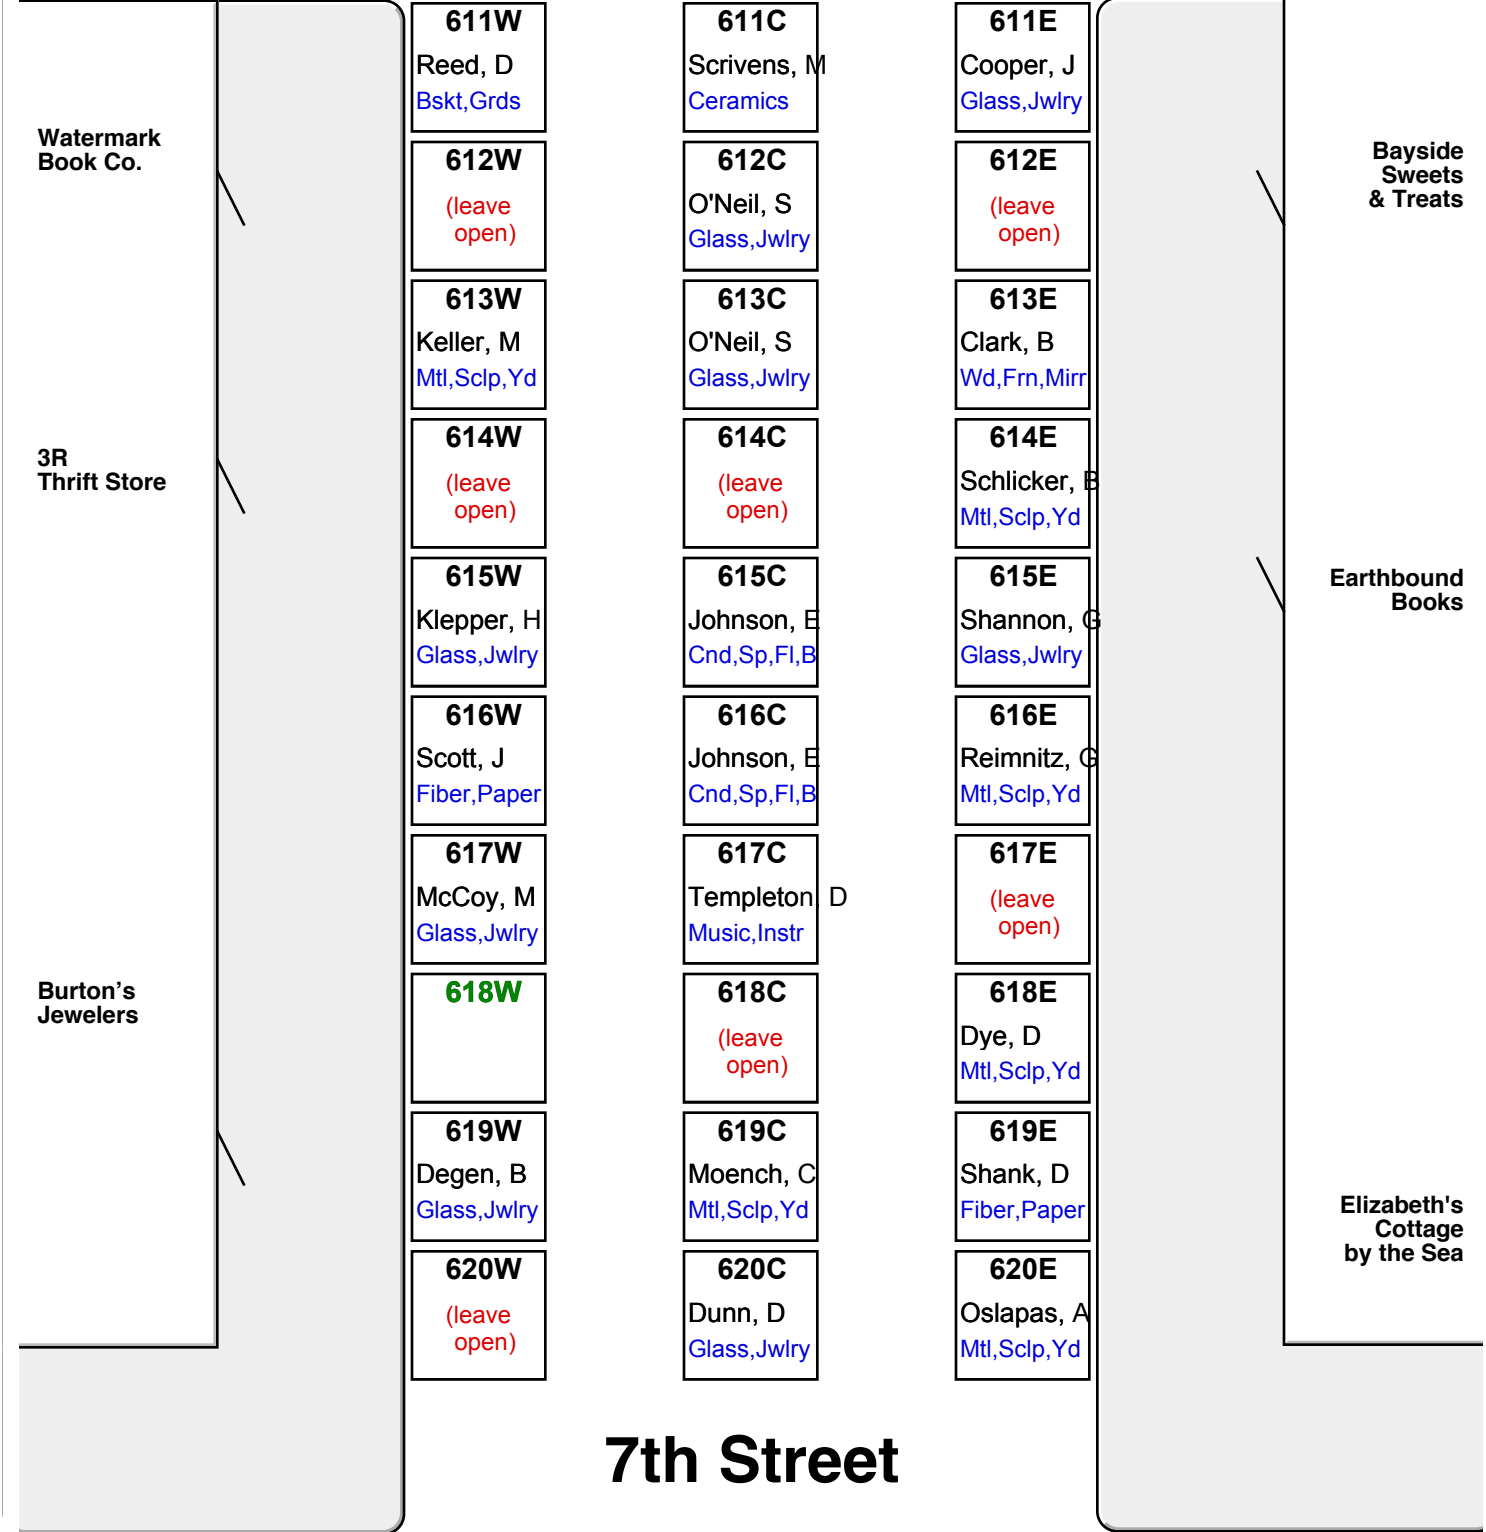

2011 Arts Festival
Booth Map
600 Block - South Half

610W
Busteed, S
Wd,Frn,Mirr

610C
Nowicki, S
Mtl,Sclp,Yd

610E
Leiblein, J
Wearbl,Lthr

printed
Aug 4, 2011

Alley

611W
Reed, D
Bskt,Grds

611C
Scrivens, M
Ceramics

619E
Shank, D
Fiber,Paper

620W
(leave open)

620C
Dunn, D
Glass,Jwlry

620E
Oslapas, A
Mtl,Sclp,Yd

7th Street

KPLU Stage

Youth Activities

Routing Instructions for Booth Setup (600 Block - between 6th and 7th Streets)

Set up Thursday after 6 pm

ALL booth artisans

Take the first exit into Anacortes, "R" Avenue, and proceed north. Turn left at 7th Street then right at Commercial to your booth. Exit by going north to 6th Street and turn RIGHT.